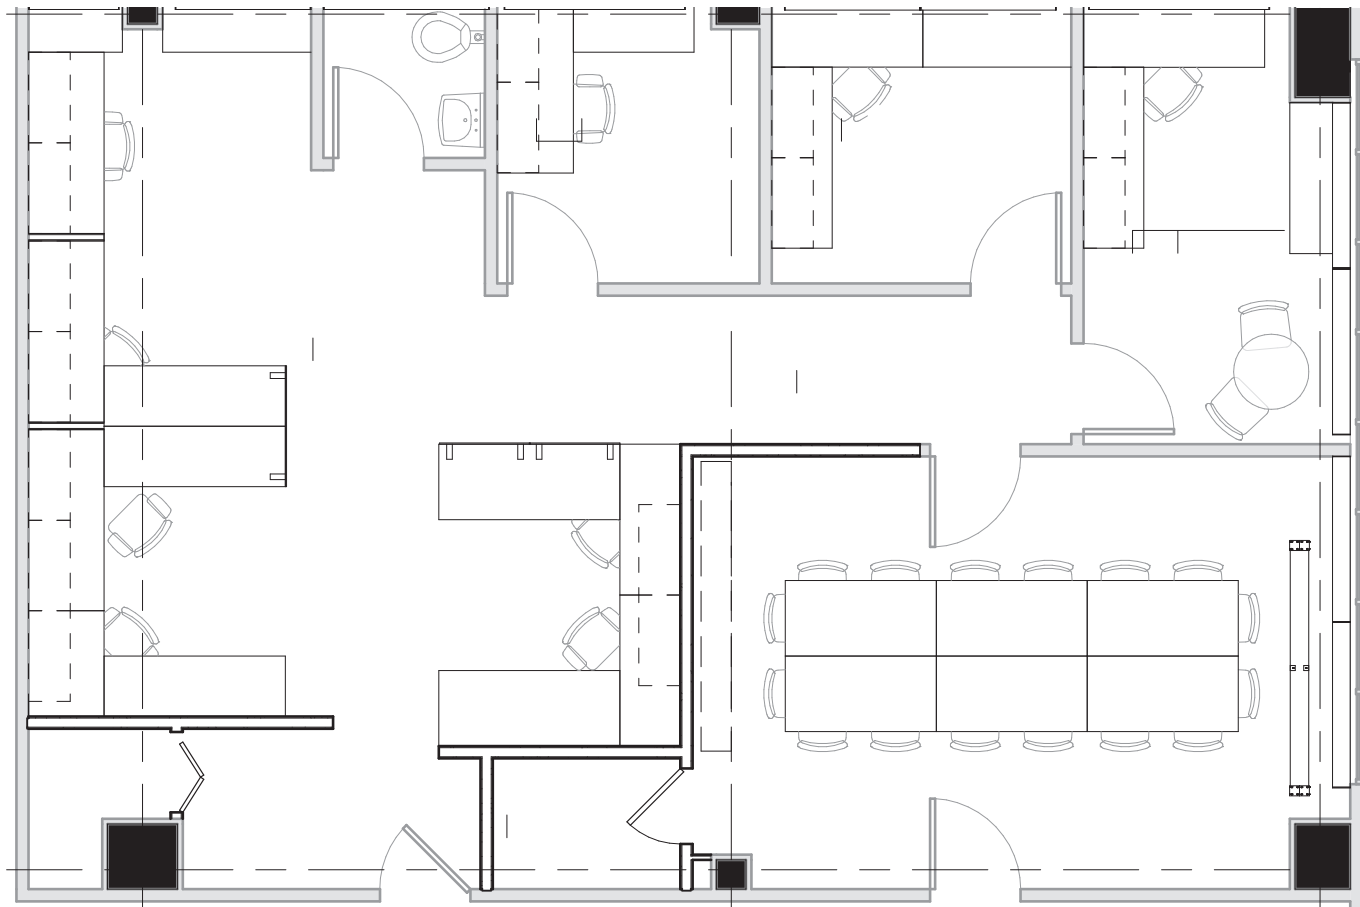

**km Kidder
Mathews**

NORDSTROM MEDICAL TOWER

LOCATION OVERVIEW

NORDSTROM MEDICAL TOWER FLOORPLAN

Prospective Suite Layout with Bathroom Addition

\$950,000 asking price

CONTACT AGENTS for lease terms

1,566 SF net rentable area