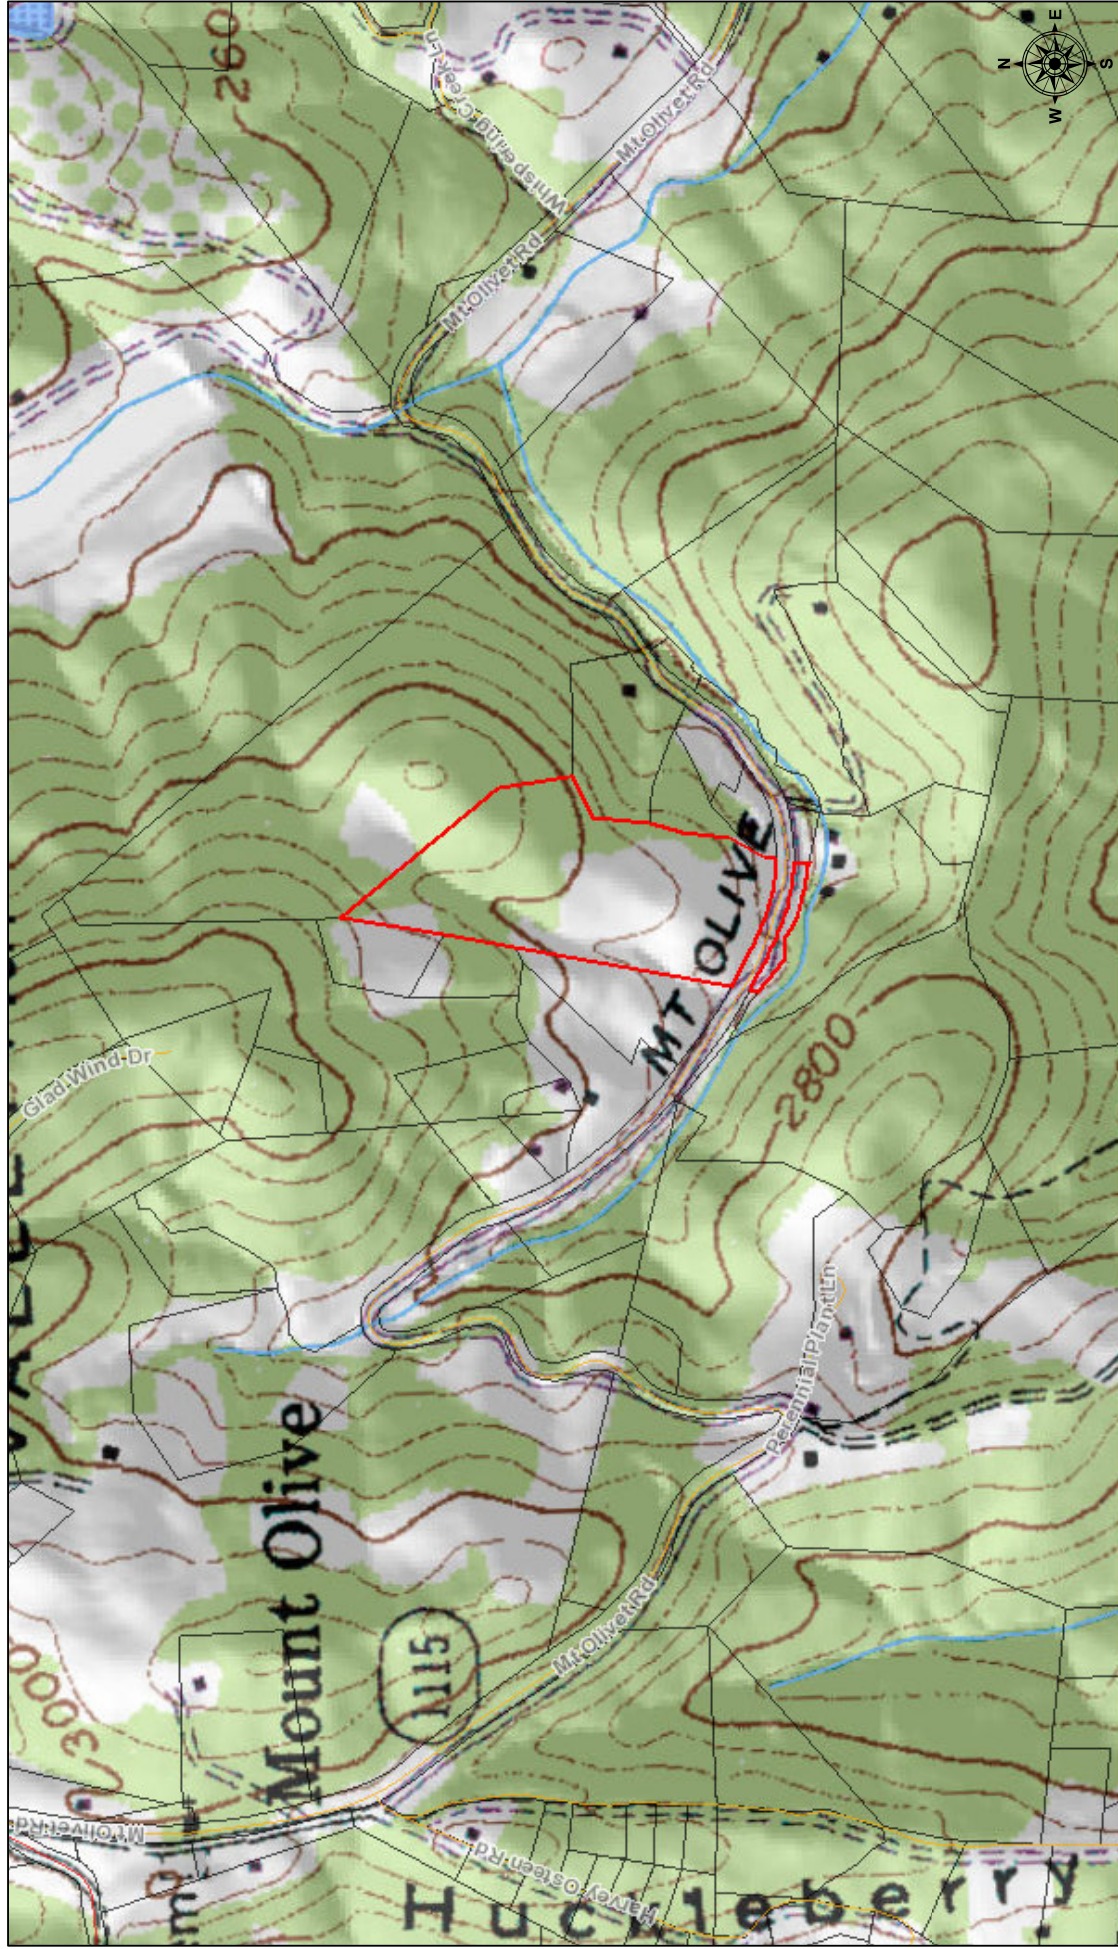

GoMaps

July 2, 2018

1:8,812

USGS, State of North Carolina, Henderson County
Sources: Esri, HERE, Garmin, USGS, Intermap, INCREMENT P, NRCan, Esri
Japan, METI, Esri China (Hong Kong), Esri Korea, Esri (Thailand), NGCC, ©
OpenStreetMap contributors, and the GIS User Community